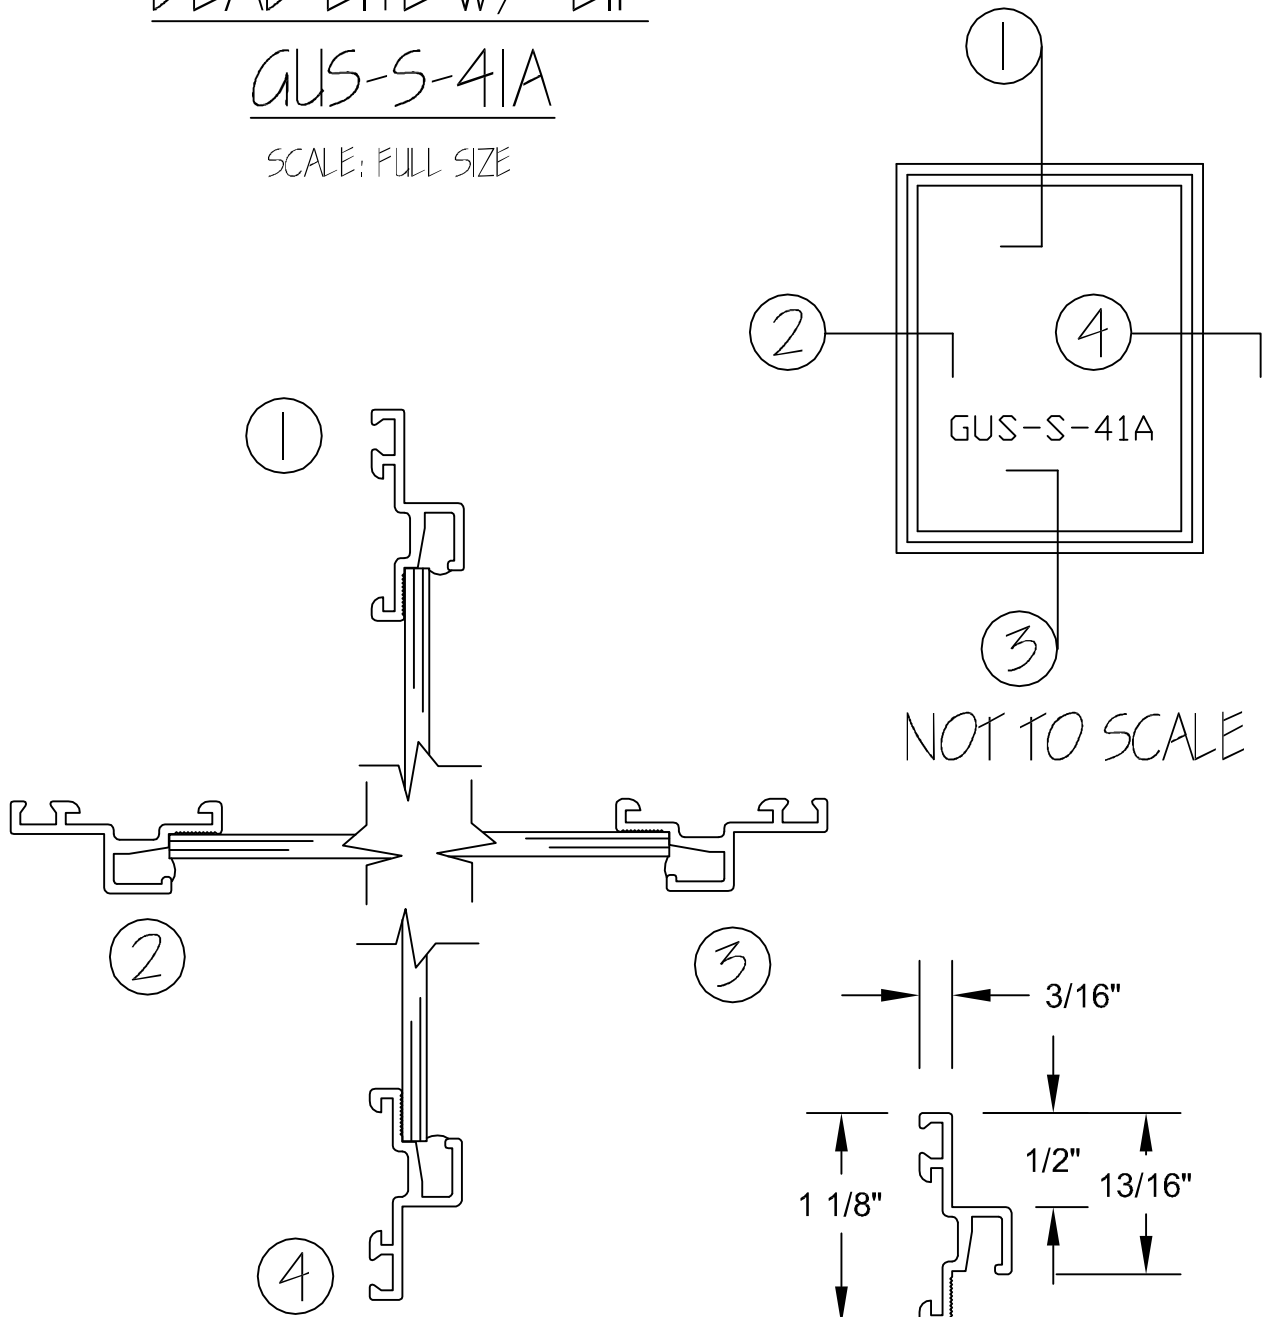

DEAD LITE w/ LIP

GUS-S-41A

SCALE: FULL SIZE

NOT TO SCALE

STERGIS
WINDOWS · DOORS